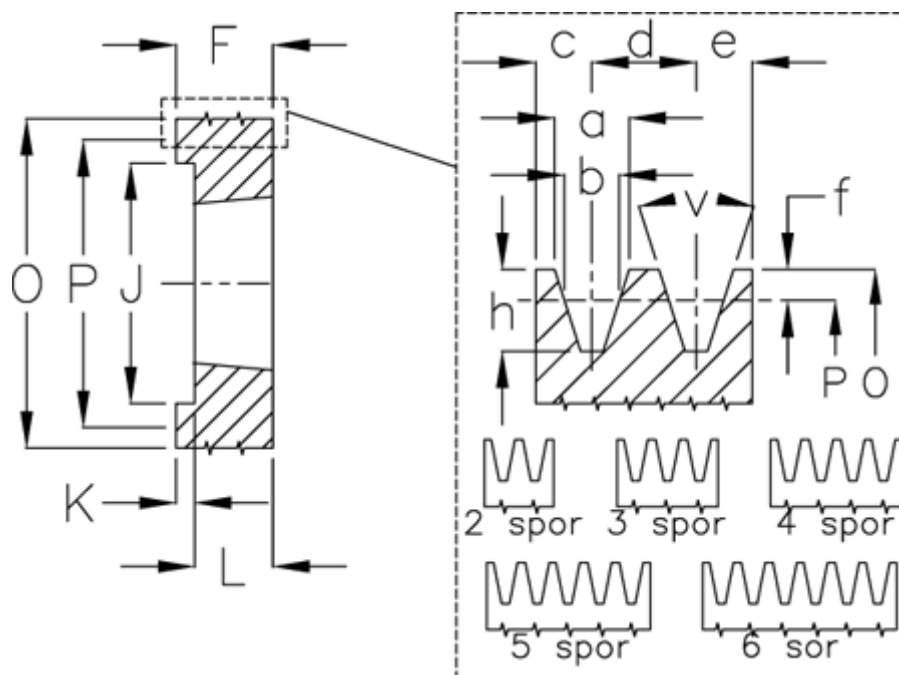

Article number: 604113009506

Description: V-belt pulley SPZ 95/6 TL1610

Measures

a	= 9,7	For bush	= 1610	P	= 95
b	= 8,5	h	= 11	Type	= SPZ
Bush ζ max	= 42	J	= 66.0	v	= 38 grader
c	= 8	K	= 51		
d	= 12	L	= 25		
e	= 8	m	= -		
f	= 2	Number of ribs	= 6		
F	= 76	O	= 99		